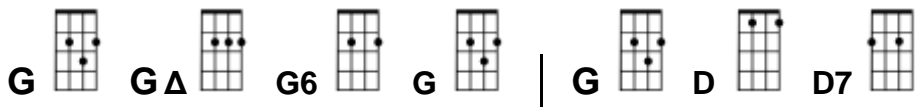

# UKULELE LADY - Frank Crumit (1925)

Intro

**G**  
If you like a ukulele lady,  
**G**  
Ukulele lady like a you.  
**D7**  
If you want to linger where it's shady,  
**G**  
Ukulele lady linger too.

**G**  
If you kiss a ukulele lady  
**G**  
While you promise ever to be true,  
**D7**  
And she see another ukulele  
**G**  
Lady fool around with you.

**C** **G**  
~ Maybe she'll sigh, ~ maybe she'll cry,  
**A7** **D7**  
~ Maybe she'll find somebody else  
-----  
By and by

**G**  
To sing to when it's cool and shady,  
**G**  
Where the tricky wicky wacky woo.  
**D7** **G**  
If you like a ukulele lady, Ukulele lady like a you.